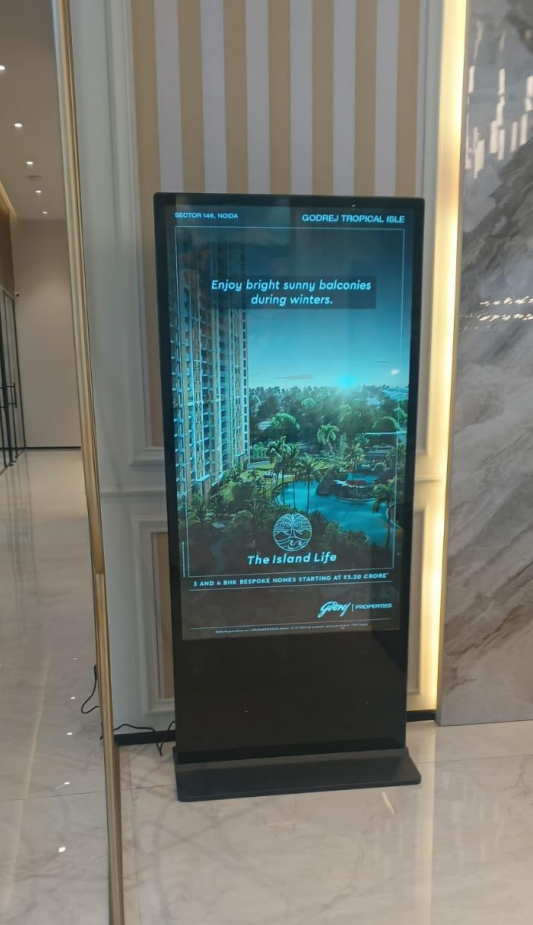

Product Installation

Product: A Frame Standee 43”
Place: Seven Seas Hotel, Rohini
City: New Delhi

Product Installation

Product: A Frame Standee 24" (6 NO.S)
Place: ICICI Bank
City: Lucknow

Product Installation

Product: A Frame Standee 43”
Place: Reflex-Bar, Sec 66
City: Gurugram

Product Installation

Product: Ultra Slim 55" Touch Digital Kiosk (22 NO.S)

Place: Ayodhya Junction Railway Stations

City: Ayodhya

Product Installation

Product: Ultra Slim 65" Non-Touch Digital Kiosk
Place: Godrej Tropical, Isle
City: Greater Noida

Product Installation

Product: Ultra Slim 55" Non-Touch Digital Kiosk
Place: Paras Twin Towers, Suncity
City: Gurugram

Product Installation

Product: Ultra Slim 43" Non-Touch Digital Kiosk
Place: Raj Luxmi Sweets & Restaurant, Alambagh
City: Lucknow

Product Installation

Product: Ultra Slim 55" Non-Touch Digital Kiosk
Place: Sparsh Global School
City: Noida