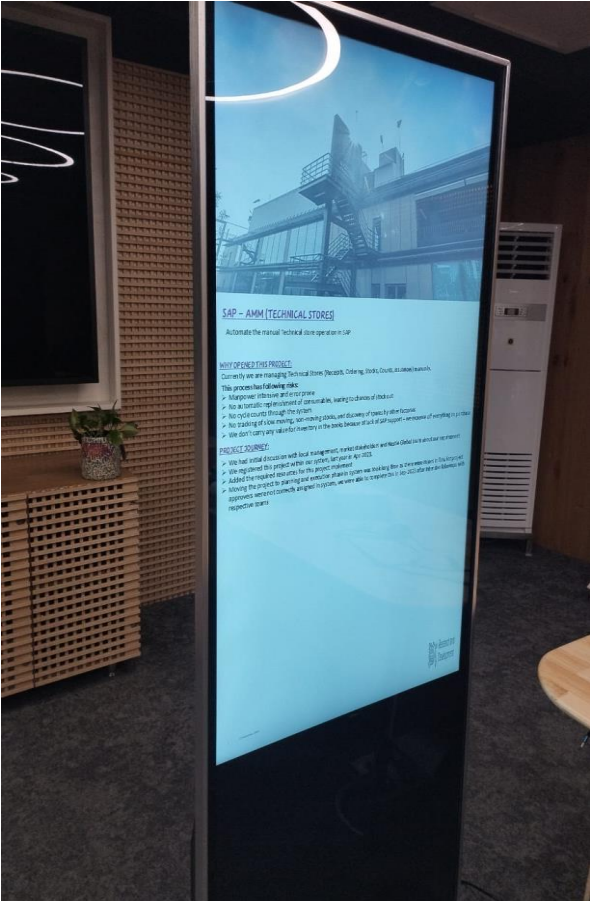

Product Installation

Product: 65" Non-Touch Digital Kiosk
Place: Meesha Diagnostic & Polyclinic Trade Centre, BKC
City: Mumbai

Product Installation

Product: 65" Non-Touch Digital Kiosk
Place: Air Force School
City: Jammu

Product Installation

Product: 65" Non-Touch Digital Kiosk
Place: Air Force School
City: Jammu

Product Installation

Product: 55" Touch Digital Kiosk
Place: Nestle
City: Manesar

Aero Pane

- AERO Digital Poster is truly plug-and-play, in one device.
- No external media player, external speakers or unattractive cables required.
- Furthermore, anti – reflective glass – coated screens leads the Aero Digital Poster series of displays an allure that integrates seamlessly.

Aero Ultra Slim Digital Kiosk

IPS Panel

Superior image quality and colour depth at 178 Degree Ultra wide viewing angle in both, landscape and Portrait orientations.

Giant Tablet Styling

Designed as one giant tablet, the ultra-slim and elegant look is achieved with a rugged and striking aluminium casing and a stunning IPX 1 rated edge-to-edge glass.