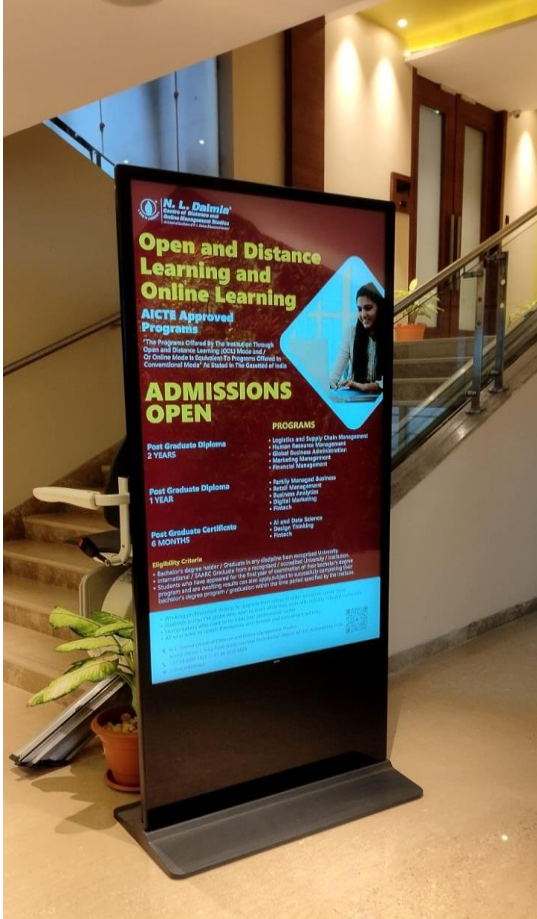

Product Installation

Product: Ultra Slim 49" Non-Touch Digital Kiosk (4 NO.S)
Place: Indian Renewable Energy, Bikaji Cama Palace
City: New Delhi

Product Installation

Product: Ultra Slim 55" Non -Touch Digital Kiosk
Place: AIPL Business Club
City: Gurugram

Product Installation

Product: Ultra Slim 55" Non -Touch Digital Kiosk
Place: Yatharth Hospital
City: Greater Noida

Product Installation

Product: Ultra Slim 49" Touch Digital Kiosk
Place: JP International School, Sonipat
City: Haryana

Product Installation

Product: Ultra Slim 49" Touch Digital Kiosk
Place: JP International School, Sonipat
City: Haryana

Product Installation

Product: Ultra Slim 55" Touch Digital Kiosk
Place: Delhi World Public School
City: Noida

Product Installation

Product: Ultra Slim 55" Non -Touch Digital Kiosk
Place: Deendayal Upadhyaya College
City: New Delhi

Product Installation

Product: Ultra Slim 49" Non-Touch Digital Kiosk
Place: Bosch
City: Bangalore