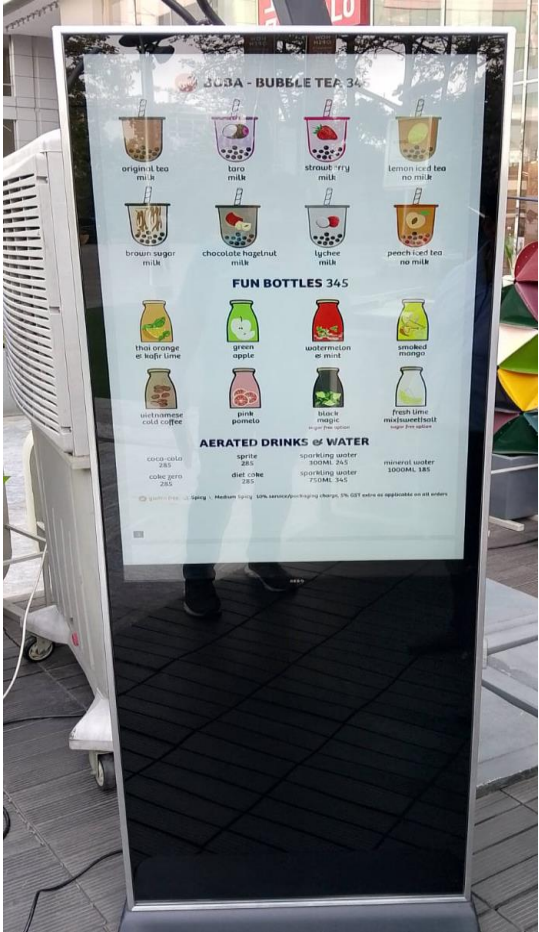

Product Installation

Product: Ultra Slim 55" Touch Digital Kiosk
Place: Yum Yum Cha, DLF Promenade – Vasant Kunj
City: New Delhi

Product Installation

Product: Ultra Slim 43" Touch Digital Kiosk
Place: Yum Yum Cha, Mall Of India
City: Noida

Product Installation

Product: Ultra Slim 43" Touch Digital Kiosk
Place: Yum Yum Cha, Cyber Hub
City: Gurugram

Product Installation

Product: Ultra Slim 43" Touch Digital Kiosk
Place: Yum Yum Cha, Select City Mall - Saket
City: New Delhi