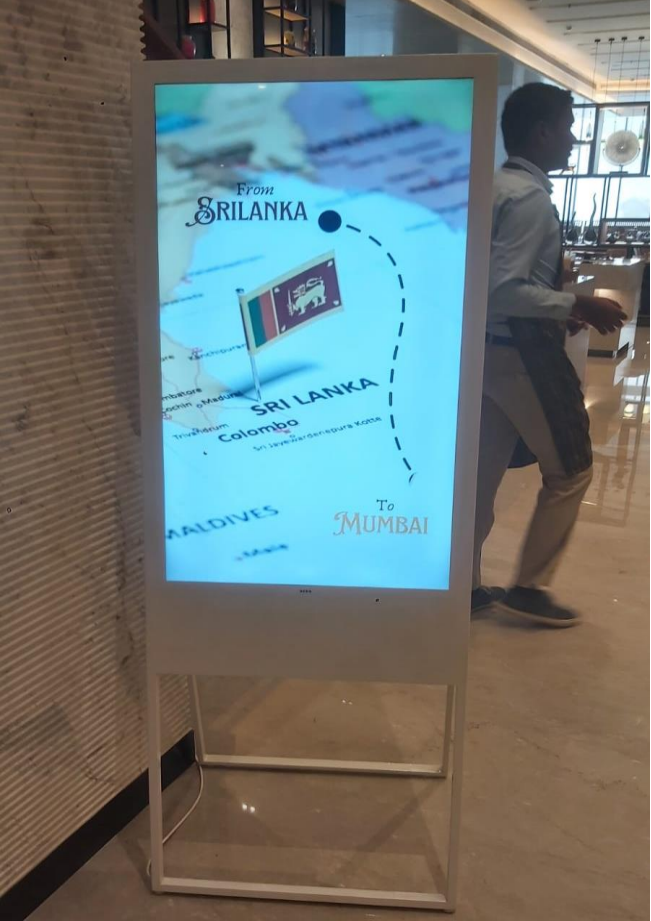

Product Installation

Product: P2.5 LED Digital Poster

Product Installation

Product: P2.5 LED Digital Poster
Place: JW Marriott, Aerocity
City: New Delhi

Product Installation

Product: Ultra slim 55" Digital Easel
Place: JW Marriott, Aerocity
City: New Delhi

Product Installation

Product: A Frame Standee 43" (2 NO.S)
Place: Frontier Bazaar, South Extension
City: New Delhi

Product Installation

Product: Ultra slim 55" Digital Easel
Place: Fairfield by Marriott,
City: Mumbai