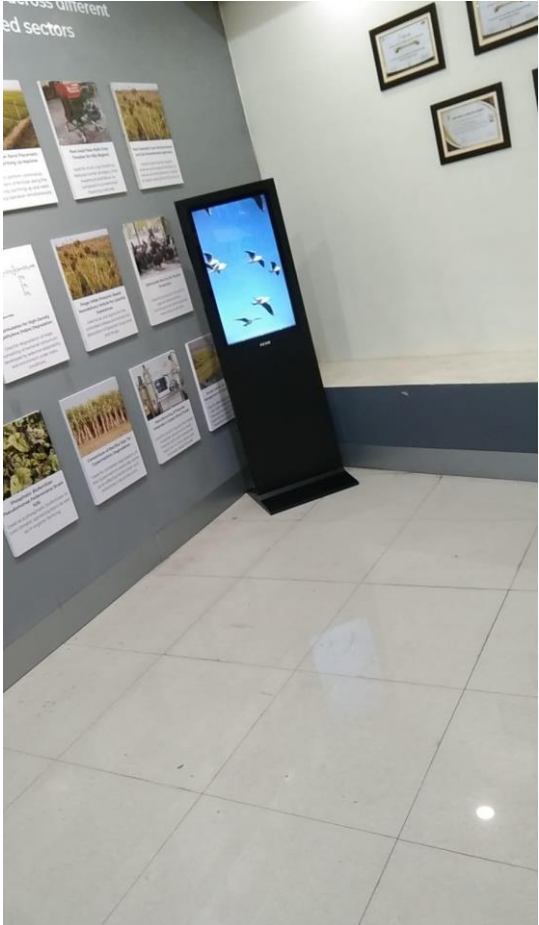

Product Installation

Product: Ultra Slim 49" Non -Touch Digital Kiosk
Place: British High Commission, Chanakyapuri
City: New Delhi

Product Installation

Product: Ultra Slim 49" Non -Touch Digital Kiosk
Place: British High Commission
City: Ahmedabad

Product Installation

Product: Ultra Slim 55" Non - Touch Digital Kiosk
Place: Bjain LLP
City: Noida

Product Installation

Product: Ultra Slim 55" Non -Touch Digital Kiosk
Place: Dehradun
City: Dehradun

Product Installation

Product: Ultra Slim 32" Non -Touch Digital Kiosk
Place: Pant Nagar
City: Rudrapur

Product Installation

Product: Ultra Slim 55" Non -Touch Digital Kiosk
Place: Noida
City: Noida

Product Installation

Product: Ultra Slim 55" Non -Touch Digital Kiosk
Place: National Skill Training Institute
City: Haldwani