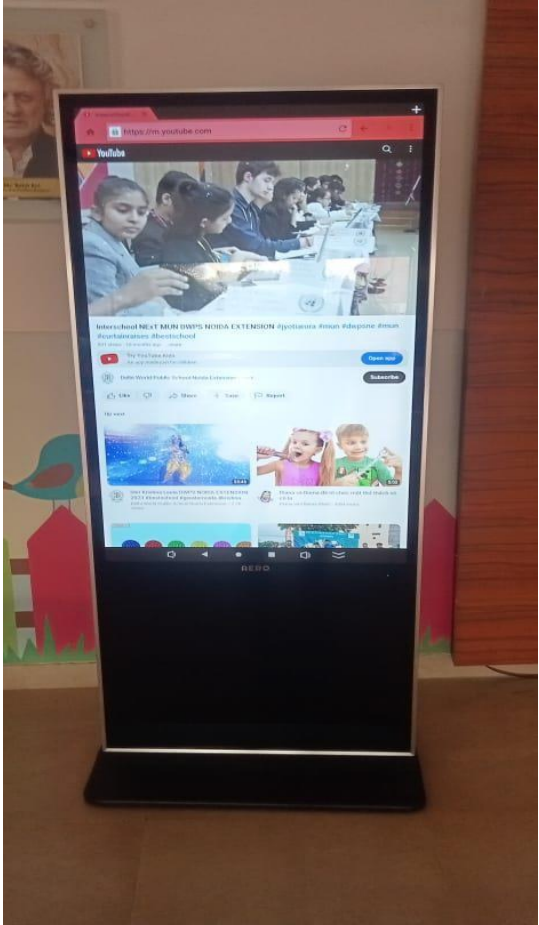

Product Installation

Product: Ultra Slim 55" Non -Touch Digital Kiosk
Place: Yatharth Hospital
City: Greater Noida

Product Installation

Product: Ultra Slim 49" Touch Digital Kiosk
Place: JP International School, Sonipat
City: Haryana

Product Installation

Product: Ultra Slim 49" Touch Digital Kiosk
Place: JP International School, Sonipat
City: Haryana

Product Installation

Product: Ultra Slim 55" Touch Digital Kiosk
Place: Delhi World Public School
City: Noida