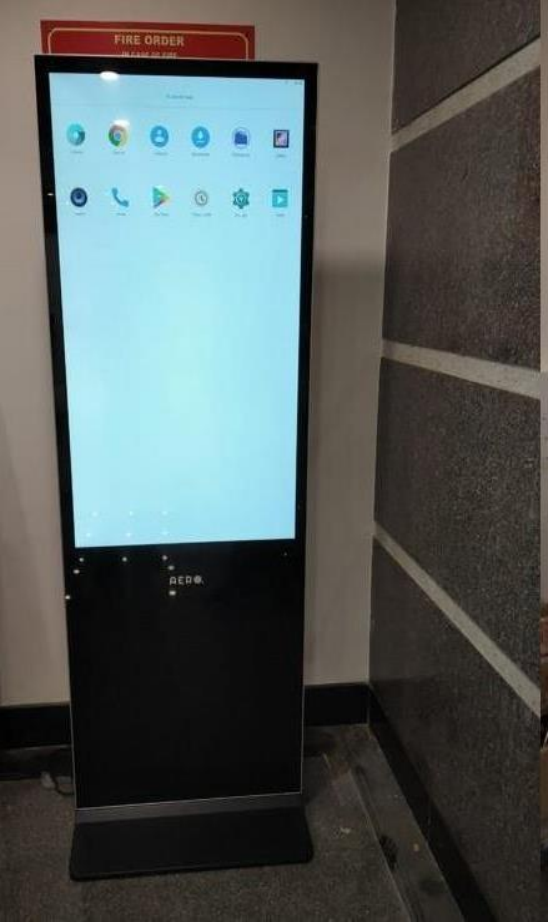

Product Installation

Product: Ultra Slim 49" Touch Digital Kiosk
Place: JP International School, Sonipat
City: Haryana

Product Installation

Product: Ultra Slim 55" Touch Digital Kiosk
Place: Delhi World Public School
City: Noida

Product Installation

Product: Ultra Slim 55" Non -Touch Digital Kiosk
Place: Deendayal Upadhyaya College
City: New Delhi

Product Installation

Product: Ultra Slim 49" Non-Touch Digital Kiosk
Place: Bosch
City: Bangalore