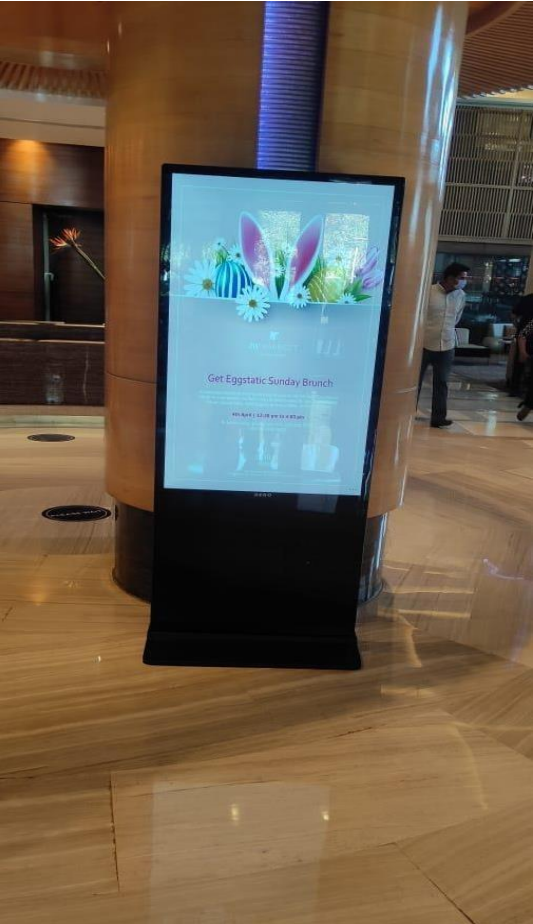

Product Installation

Product: Ultra Slim 65" Non -Touch Digital Kiosk
Place: JW Marriott Hotel, Aerocity
City: New Delhi

Product Installation

Product: Ultra Slim 55" Non -Touch Digital Kiosk
Place: JW Marriott Hotel, Aerocity
City: New Delhi

Product Installation

Product: Ultra Slim 43" Non -Touch Digital Kiosk
Place: JW Marriott Hotel, Aerocity
City: New Delhi

Product Installation

Product: Ultra Slim 55" Non -Touch Digital Kiosk
Place: JW Marriott Hotel
City: Chandigarh

Product Installation

Product: Ultra Slim 55" Non -Touch Digital Kiosk
Place: Radisson Hotel
City: Pune

Product Installation

Product: Ultra Slim 55" Non -Touch Digital Kiosk
Place: Aloft Hotel
City: New Delhi

Product Installation

Product: Ultra Slim 43" Non -Touch Digital Kiosk
Place: Crown Plaza Hotel
City: New Delhi

Product Installation

Product: Ultra Slim 43" Touch Digital Kiosk
Place: Westin Hotel
City: Gurgaon