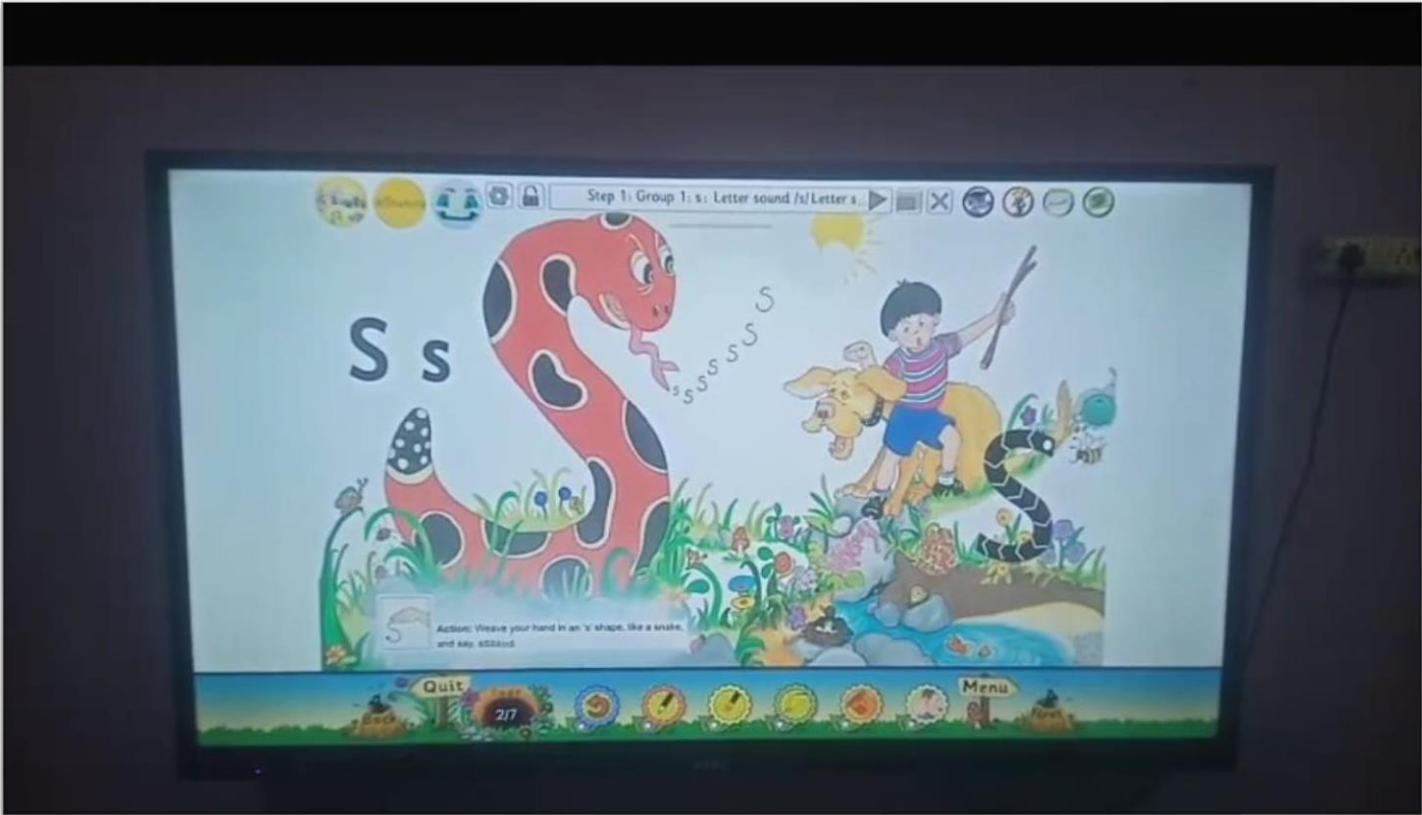

Product Installation

Product: 86" Interactive Display
Place: ABC Play School
City: Ludhiana