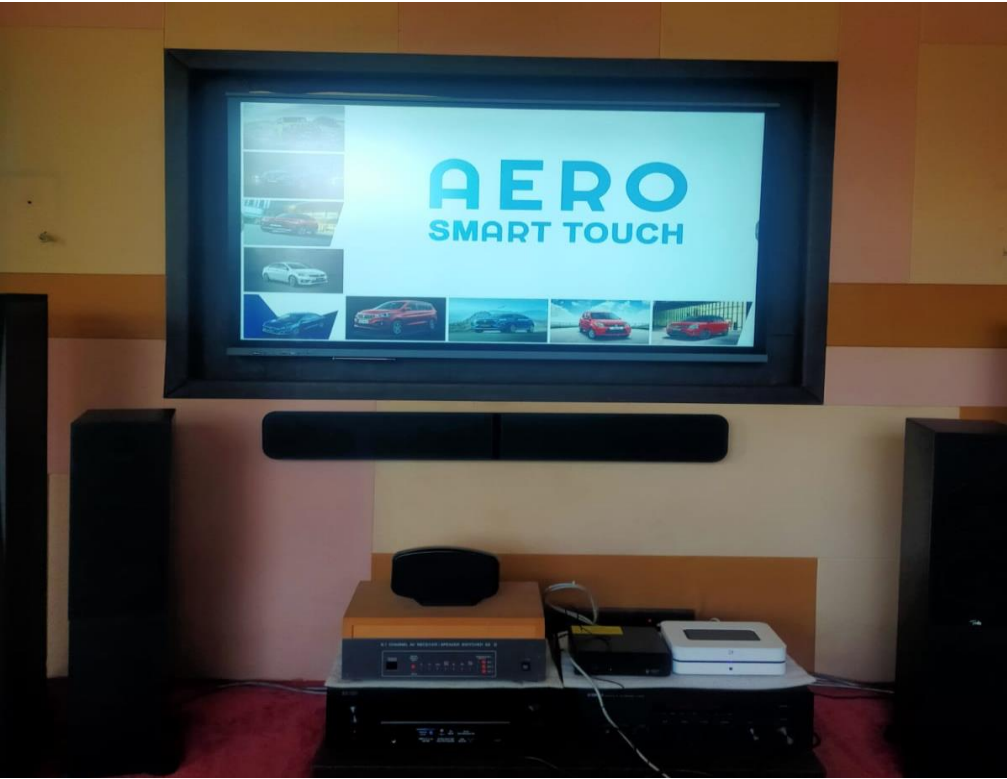

AERO

Visual Brilliance

Product Installation

Product: 75" Interactive Display
Place: Maharishi Sandipani Rashtriya Ved Vidya Prathisthan
City: Gujarat

Product Installation

Product: 55" Interactive Display
Place: Sound Lounge, Arjangarh
City: New Delhi