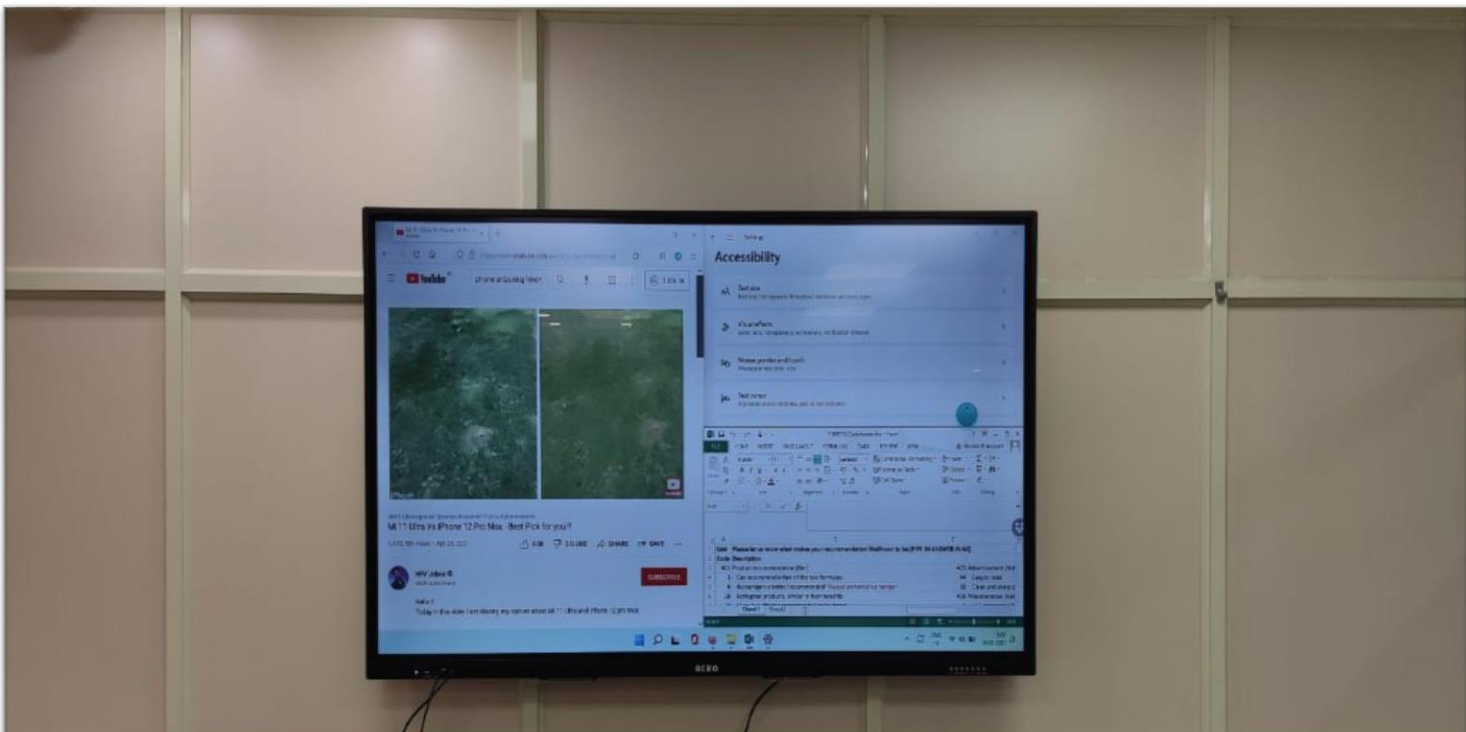

65" Inches Interactive Display Installed at Gitanjali Systems, Ludhiana