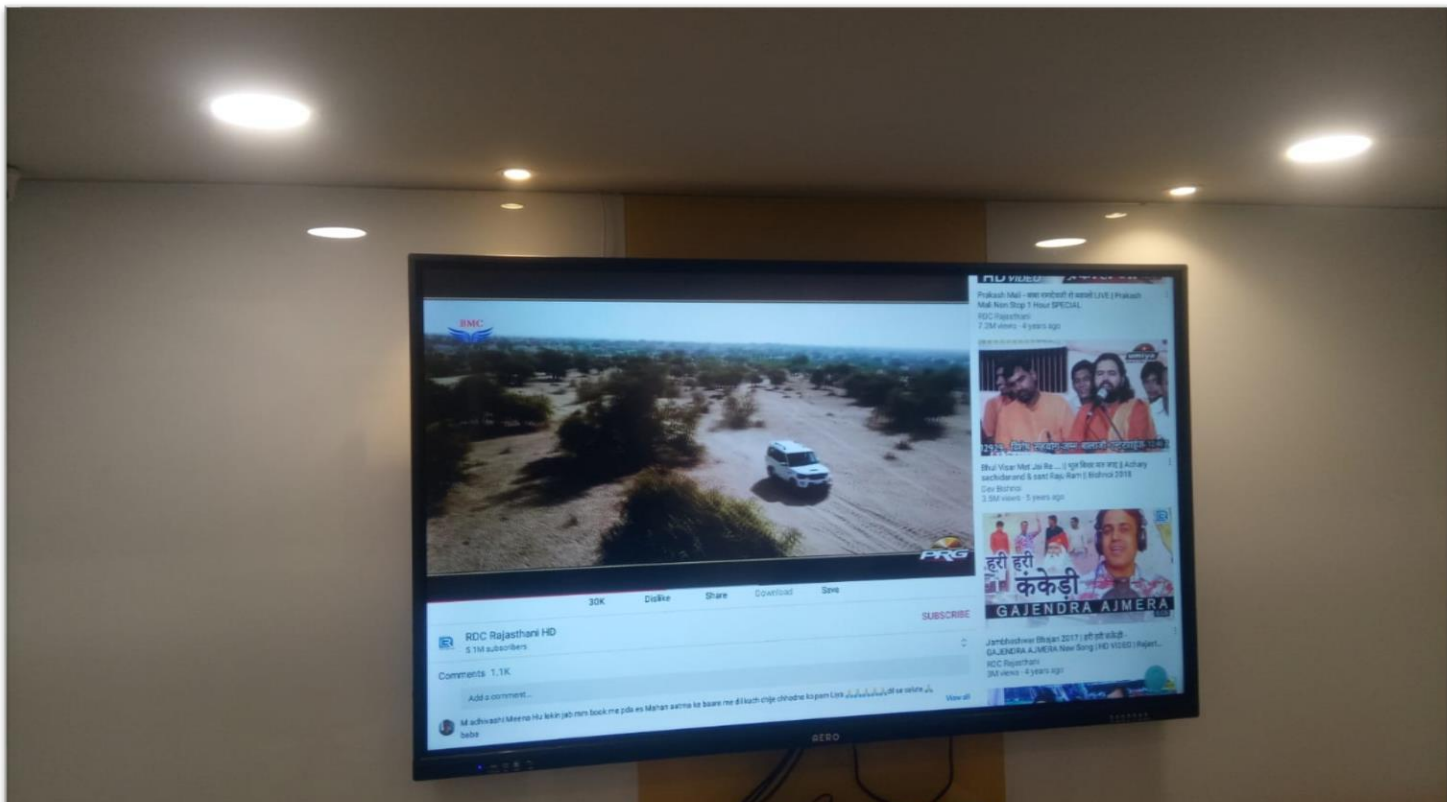

75" Inches Interactive Display Installed at Rohan Builders, Shivaji Nagar - Pune