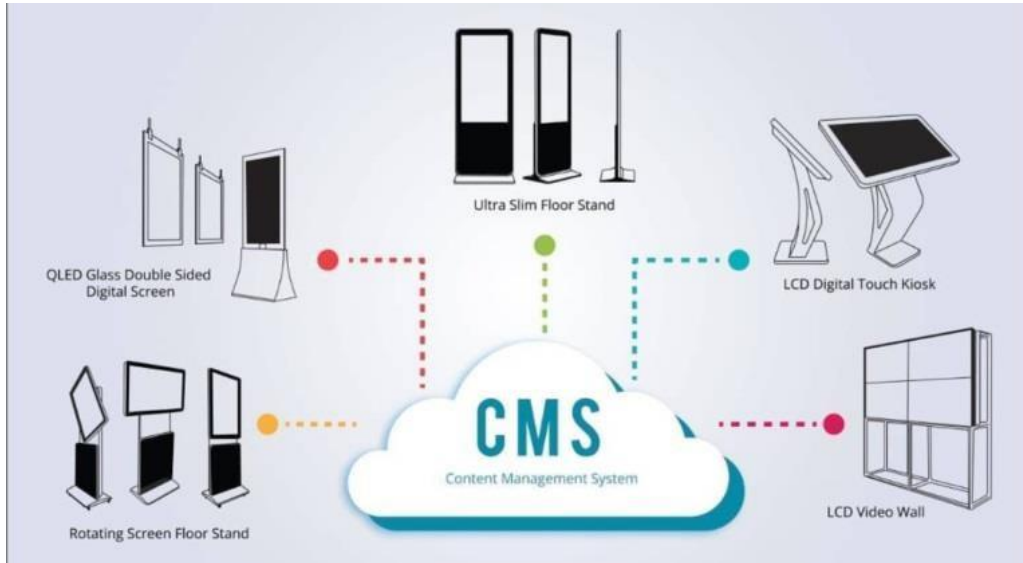

Advanced IR 20 touch technology.

Front side interface: Public USB*3, Touch-USB*1, HDMI*1

Front 8 buttons: POWER, Input, Menu, V+, V-, ECO, Home, PC-POWER (Power button for OPS PC only)

Intelligent identification of the signal source, any external signal input will switch to that signal automatically.

4K UHD Resolution

Android 9.0

3 Year Warranty

Room Filling Audio

Up to 20pt Touch

OPS Integrated PC (Optional)

Casting & Multi-Casting

SMART TOUCH

- **Plug and play**
- **Compatible with android**
- **Customizable layouts**
- **Easy to change content**
- **Industry applications: Retail, Real Estate, Architect, Museum & Corporate**

AERO CAST CMS (CONTENT MANAGEMENT SYSTEM)