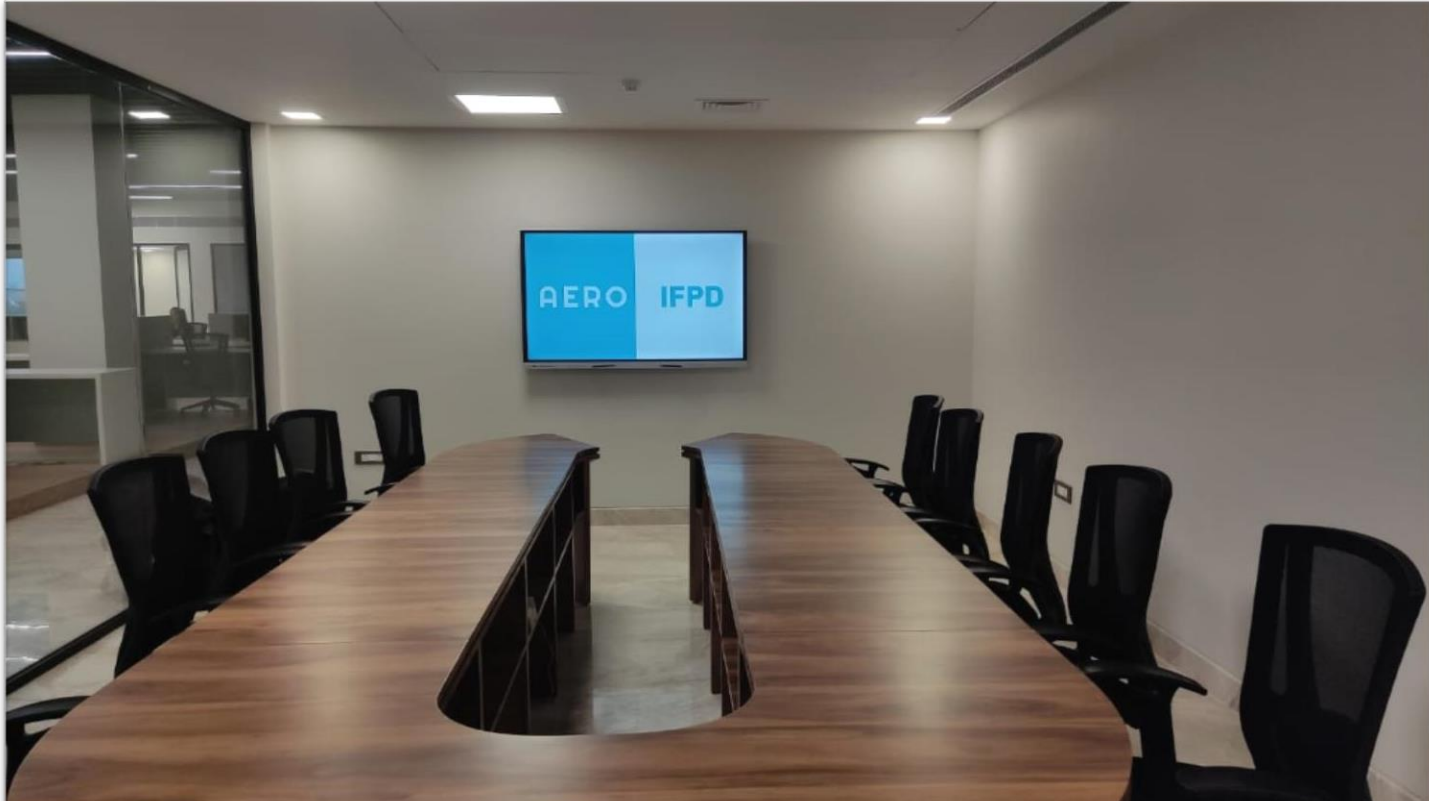

Aero Digital Kiosks

Our Product Categories

Holographic Display

Aero Lift & Learn

Digi Board

Flat Wall Display

Smart Frame

Digital Podium

Square TVs

Smart TVs

Customized TVs

98" Inches Interactive Display Installed at Taj Hotel, Mumbai

98" Inches Interactive Display Installed at Kohima, Nagaland

75" Inches Interactive Display Installed at GMH Organics, Himachal Pradesh

65" Inches Interactive Display Installed at Rococo Milano, Gurugram

75" Inches Interactive Display Installed at ONGC, Raigarh

86" Inches Interactive Display Installed at Bawa Jewellers, New Delhi

98" Inches Interactive Display Installed at CRPF Academy, Kadarpur - Gurugram