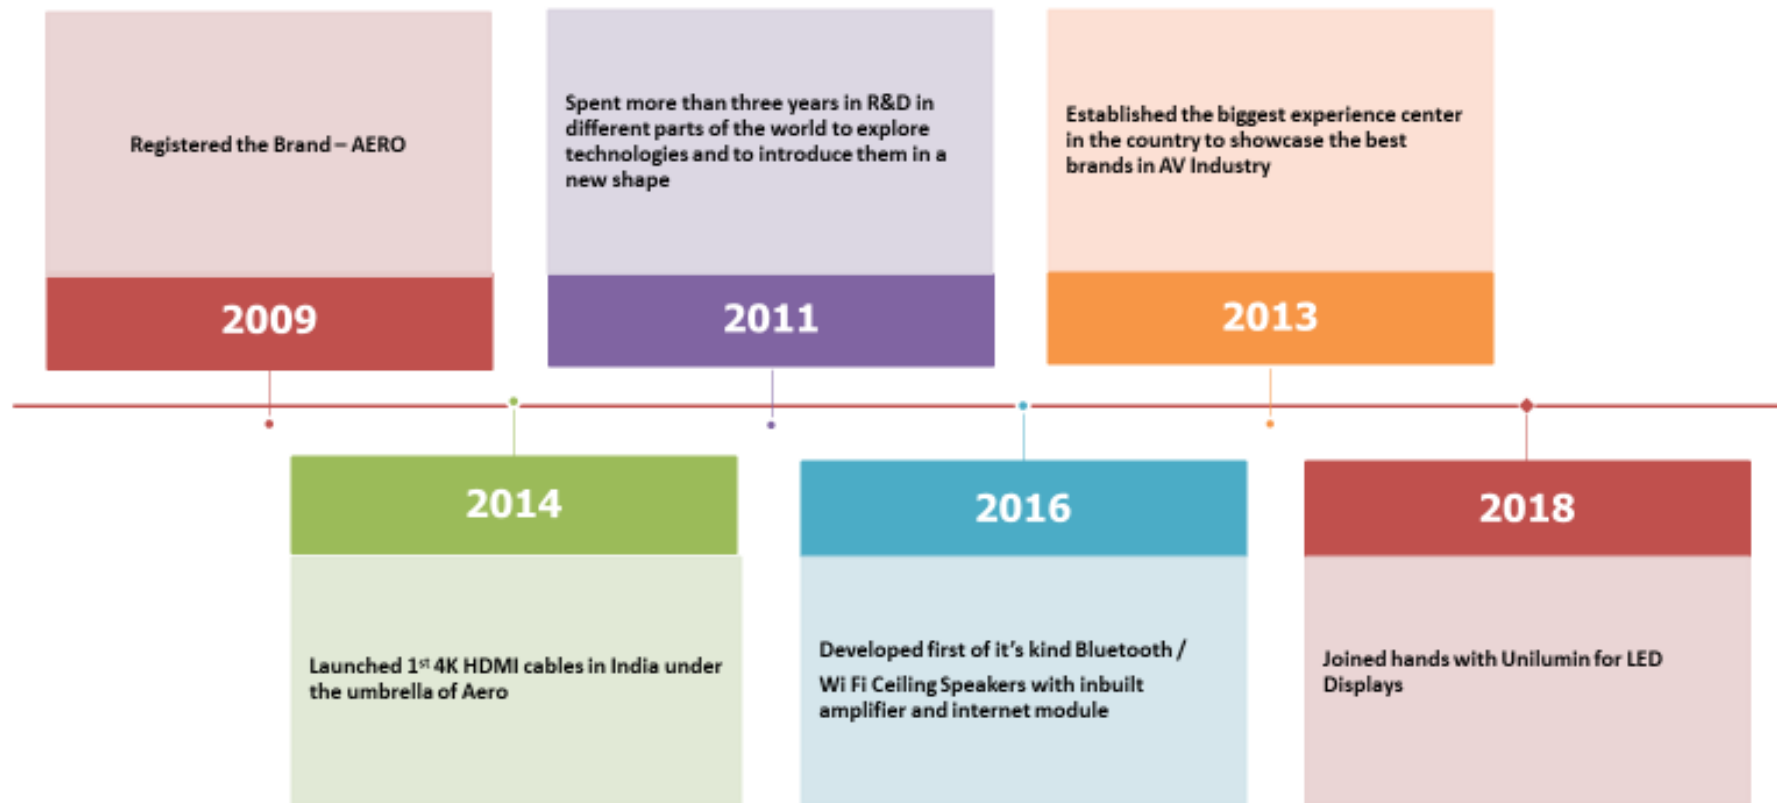

1500+
Clients

35+
Cities Covered

25+
Products

100+
Team Strength

Timeline

Leadership

Mr. Sunil Khera
MANAGING DIRECTOR (AERO DIGITAL WORLD PVT. LTD.)

Mr. Sunil is the founder of Aero Digital World and has been in the industry for the past 3 decades. With an experience of 30 years, he is one of the pioneers in the industry in India. His key portfolios are distribution network and brand development and his in-depth knowledge in these fields has helped in taking the company to the next level.