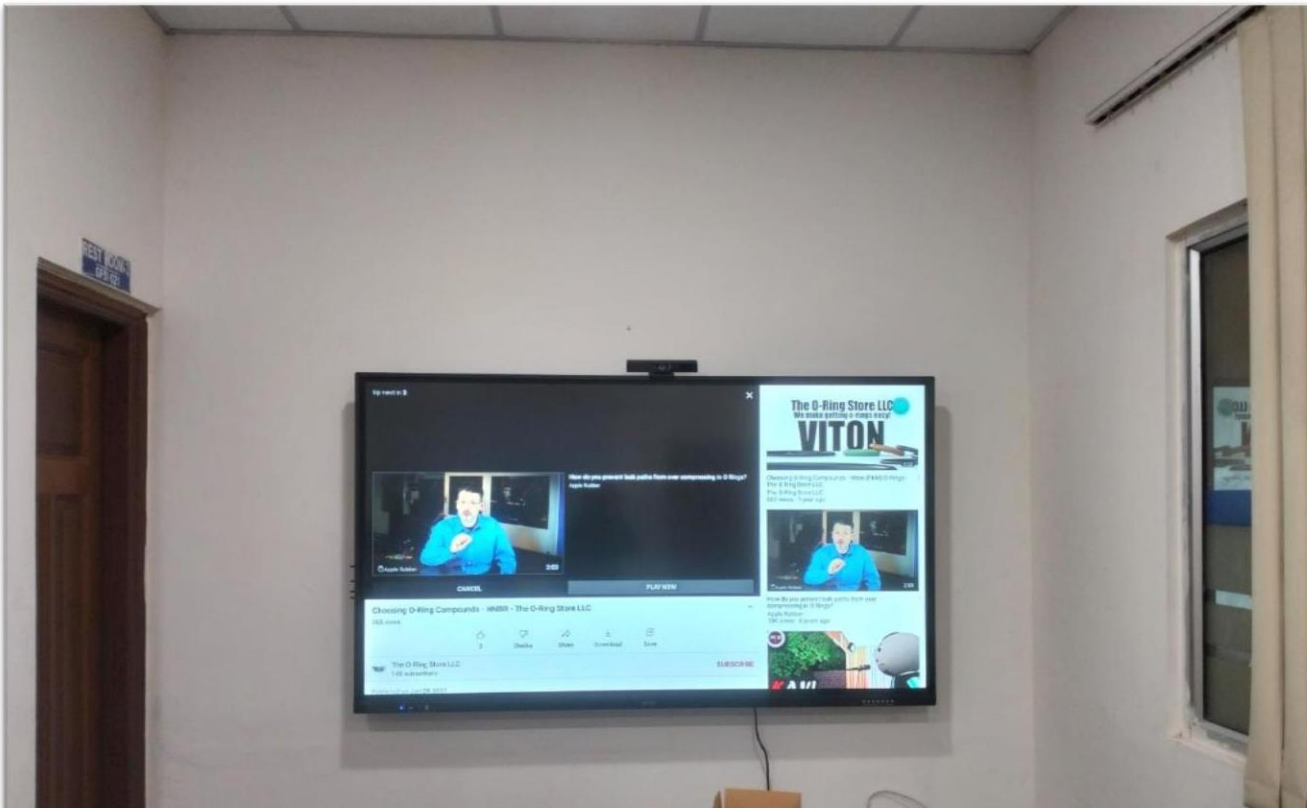

75" Inches Interactive Display Installed at Bliss Anand, Sikanderpur