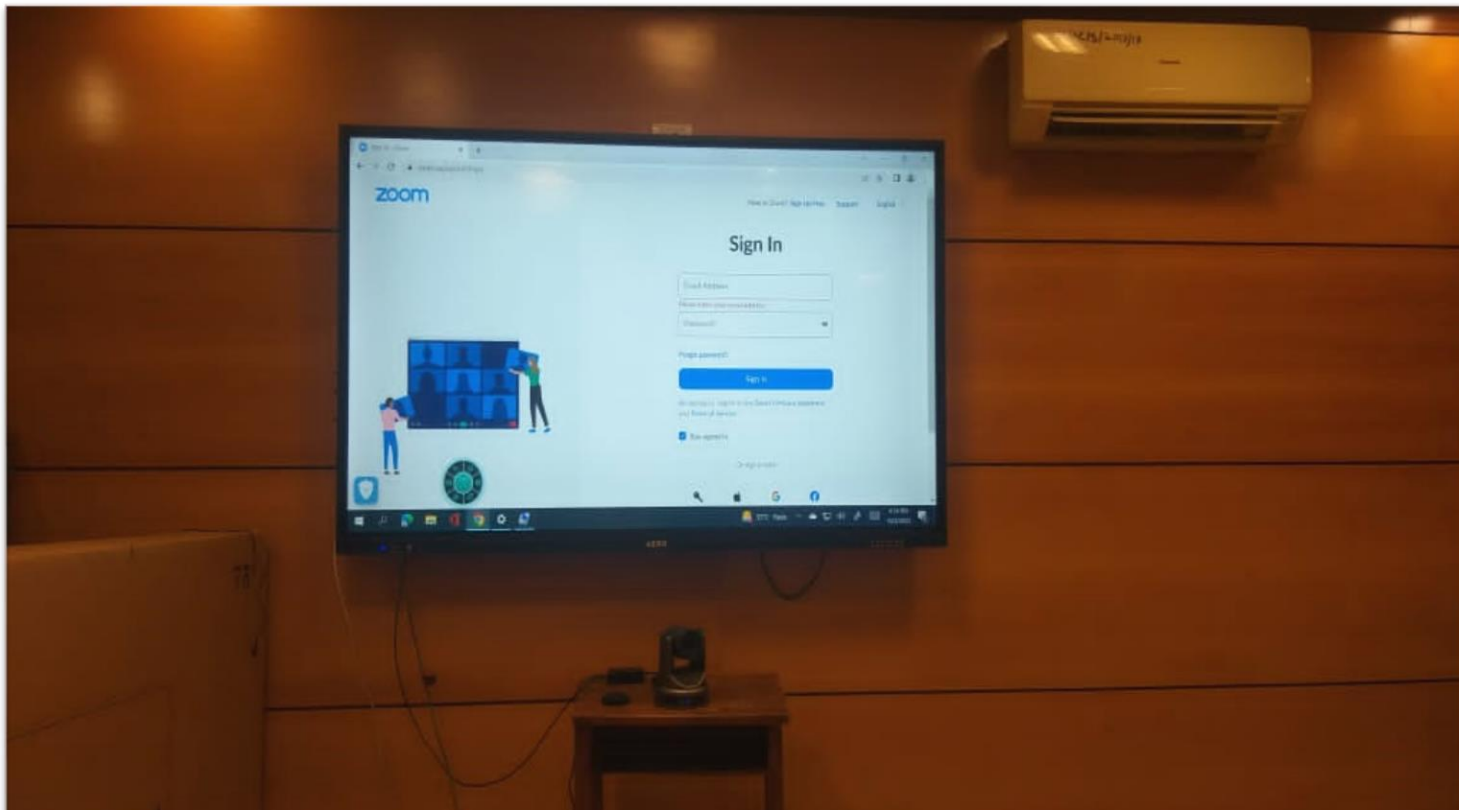

65" Inches Interactive Display Installed at Delhi World Public School, Noida